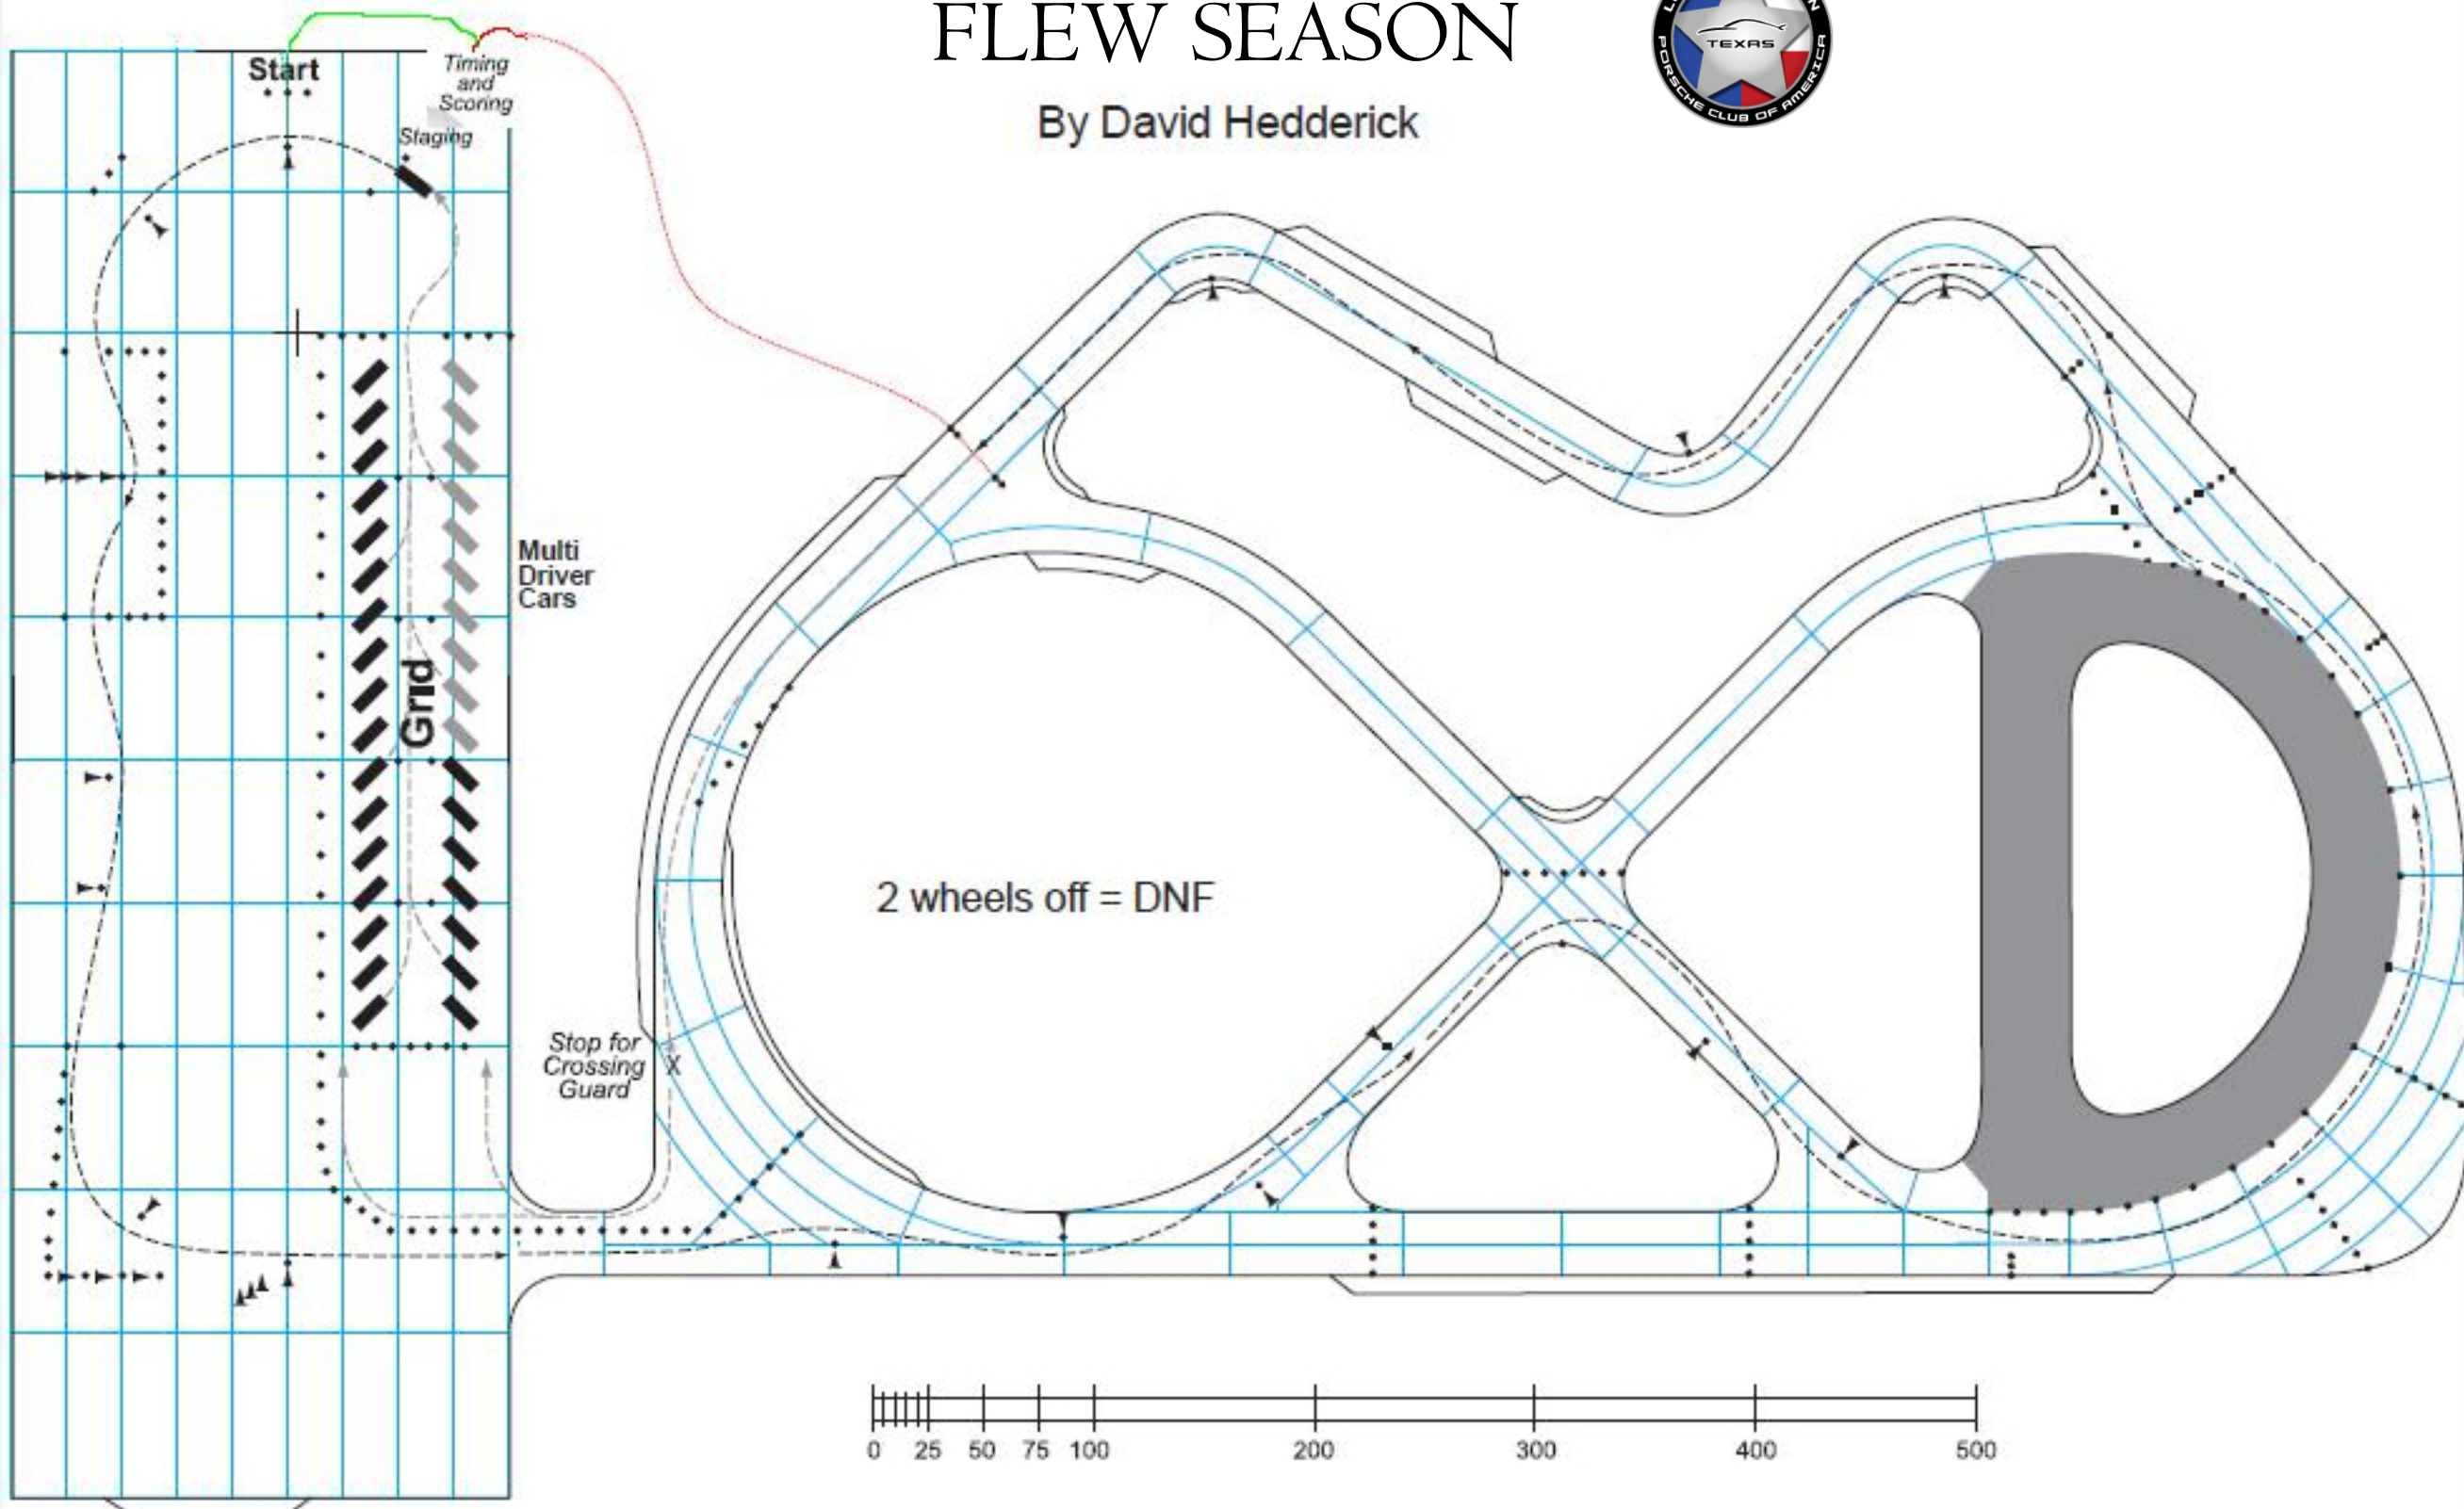

LONE STAR REGION PORSCHE CLUB PRESENTS

FLEW SEASON

By David Hedderick

Start

Timing and Scoring

Staging

Multi Driver Cars

Grid

2 wheels off = DNF

Stop for Crossing Guard X